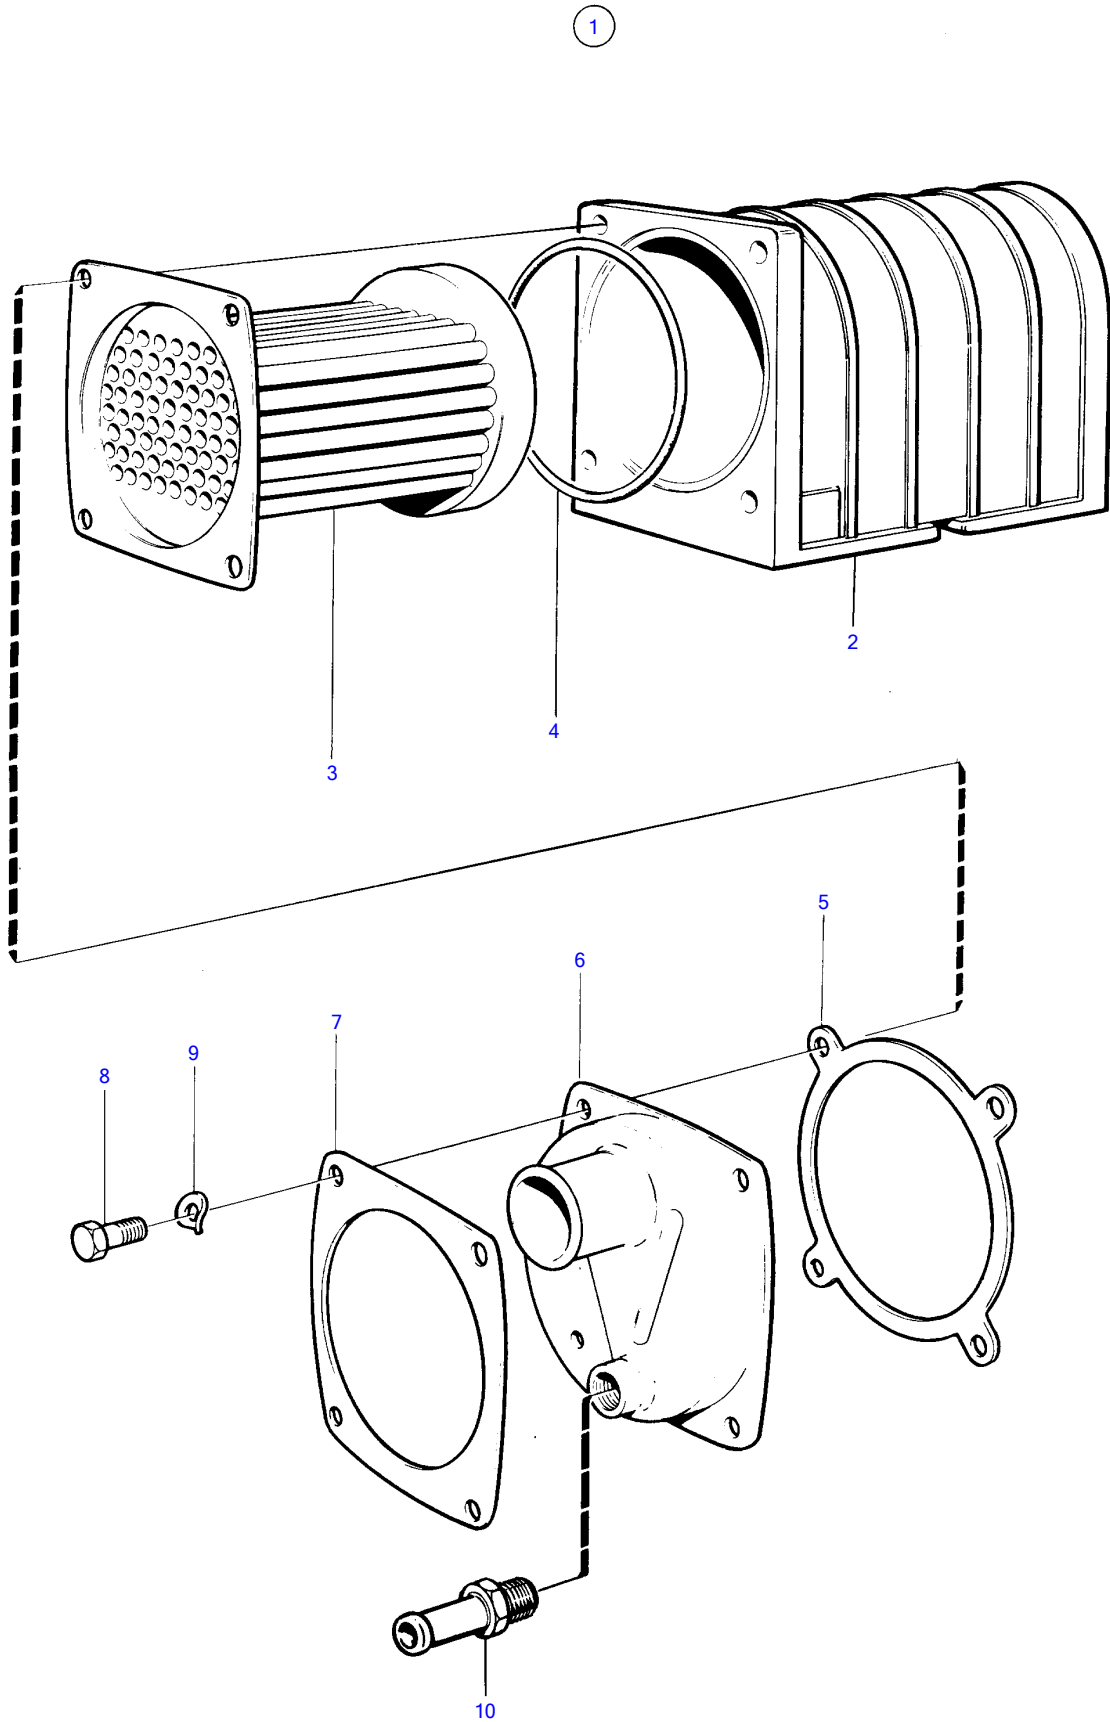

KAD42A, KAMD42A

KAD42A, KAMD42A

REF	PART NO.	QTY	DESCRIPTION
1	860635	1	Oil cooler
2		1	• housing
3	860636	1	• Insert
4	948981	1	• O-ring
5	842597	1	• Gasket
6	842602	1	• End cover
7	842596	1	• Flange
8	955297	4	• Hexagon screw
9	941907	4	• Spring washer
10	860819	1	Hose nipple